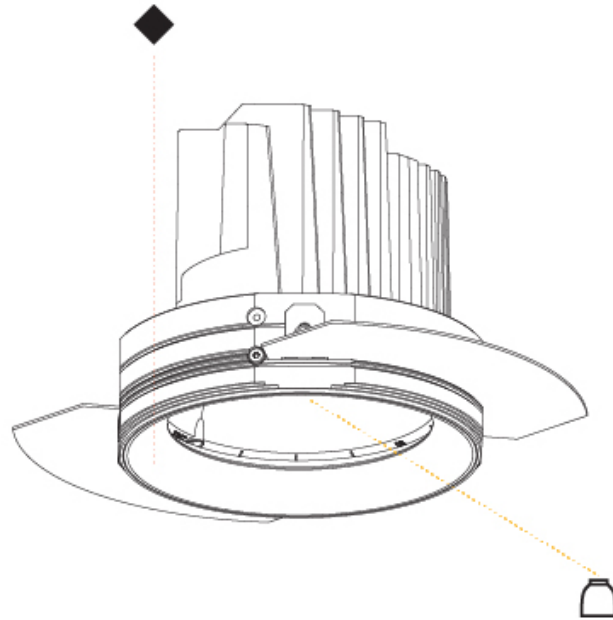

Ø 136mm 5 3/8"

BIONIQ ROUND ADJUSTABLE TRIMLESS

A35185-

PROJECT

TYPE

SPECIFIER

QUANTITY

DATE

GENERAL

Series: Bioniq
 Subseries: Bioniq Round Adjustable
 Brand: Prolicht
 Division: Architectural
 Mounting Type: Recessed
 Mounting Location: Ceiling
 Subcategory: Downlight

PHYSICAL

Shape: Round
 Diameter (mm): 139
 Diameter (in): 5 1/2
 Height (mm): 137
 Height (in): 5 3/8
 Ceiling Thickness (mm): 10 / 12.5 / 15
 Ceiling Thickness (in): 3/8 or 1/2 or 9/16
 Min. Recessing Depth (mm): 150
 Min. Recessing Depth (in): 5 7/8
 Light Distribution: Adjustable / Downlight
 Weight (kg): 0.853
 Weight (lbs): 1.88
 Fixture Finish: SSR / BKV / CWI / CRY / HAB / LAG / UFT / ITA / RUA / RUR / MIC / FTG / MYG / TWT / LOD / PUS / FRO / FUP / KIA / POP / BLS / SPG / MEY / GOH / GUM / CHC / COM / ABZ / JAG / OBR / MOS / ROR
 Fixture Material: Aluminum Die Cast
 Cut-out Measurements: 130mm / 5 1/8"