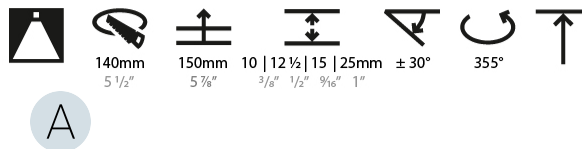

Ø 136mm 5 3/8"